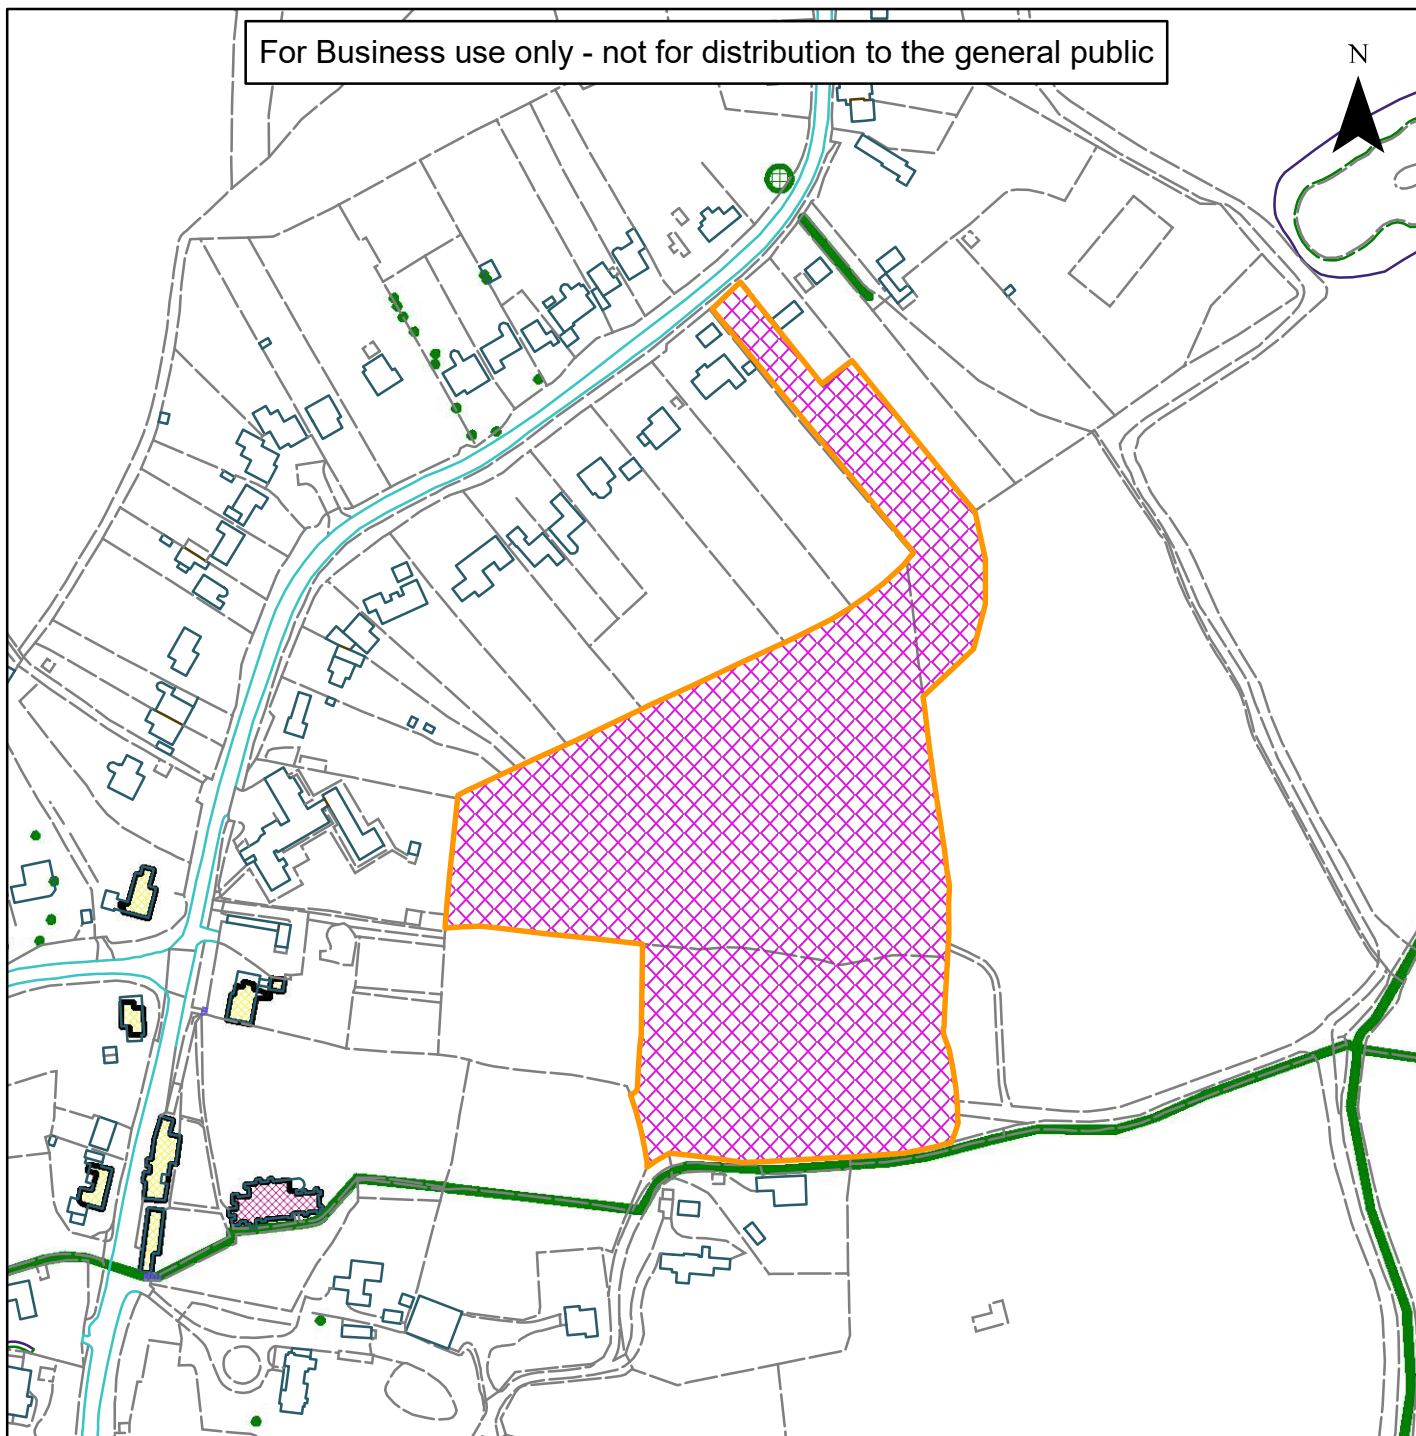

06) DC/21/1415

Horsham District Council

Land Between Trundle Mead and April Rise (Land At Windacres Farm), Cox Green, Rudgwick, West Sussex

For Business use only - not for distribution to the general public

N

Scale: 1:3,000

Reproduced by permission of Ordnance Survey map on behalf of HMSO. © Crown copyright and database rights (2019). Ordnance Survey Licence.100023865

Organisation	Horsham District Council
Department	
Comments	
Date	20/01/2022
MSA Number	100023865